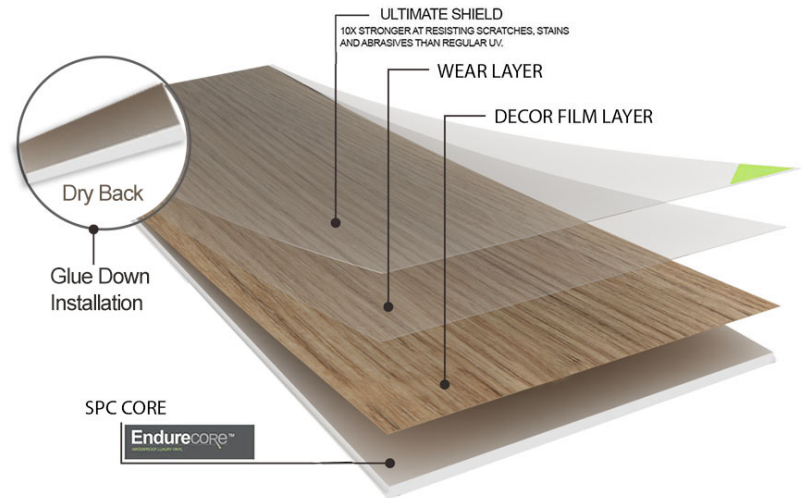

Structure

ADVANTAGES OVER TRADITIONAL LVP:

- MORE RIGID PRODUCT = STRONGER LONGER LASTING PERFORMANCE
- IMPACT RESISTANT TO INDENTATION
- 250% MORE DIMENSIONALLY STABLE COMPARED TO LVP
- NO TELEGRAPHING ISSUES
- FEATURES ENDURANCE TECH SPC CORE PROVIDING 2000KG/M3 DENSITY.
- ULTIMATE SHIELD SURFACE COATING – PROVIDING INDUSTRY LEADING SCRATCH, STAIN AND WEAR RESISTANCE.
- MADE WITH 70% NATURAL STONE CONTENT / 30% COMBINATION OF VIRGIN PVC, MINERALS & STABILIZERS.
- FASTER INSTALLATION – NO ACCLIMATION REQUIRED
- NO PLASTICIZERS = COMPLETELY SAFE & HEALTHY PRODUCT
- AVOID PLASTICIZER MIGRATION (COMMON ISSUE WITH LVP WHICH MAKES THE GLUE WEAK OVER TIME)

MUCH HIGHER DIMENSIONAL STABILITY

RIGID CORE SPC HAS MUCH LESS EXPANSION & CONTRACTION COMPARED TO LVT - MAKING THE PRODUCT EXTREMELY DIMENSIONALLY STABLE

FASTER INSTALLATION

BEING A MORE DIMENSIONALLY STABLE PRODUCT COMPARED TO LVT, ACCLIMATION IS NOT REQUIRED IN MOST INSTANCES ALLOWING FOR QUICK INSTALLATION.

IMPACT RESISTANT TO INDENTATION

SPC CORE DOES NOT CONTAIN ANY PLASTICIZERS WHICH MAKES IT SUPER DURABLE AGAINST IMPACT INDENTATION. SPC PROVIDES WORRY FREE USE & LASTING PERFORMANCE

AVOIDS TELEGRAPHING

DUE TO ITS RIGIDITY, SPC PROVIDES A MORE FLAT SURFACE AND DOES NOT TELEGRAPH SUBFLOOR IMPEFECTIONS TO THE FLOOR SURFACE