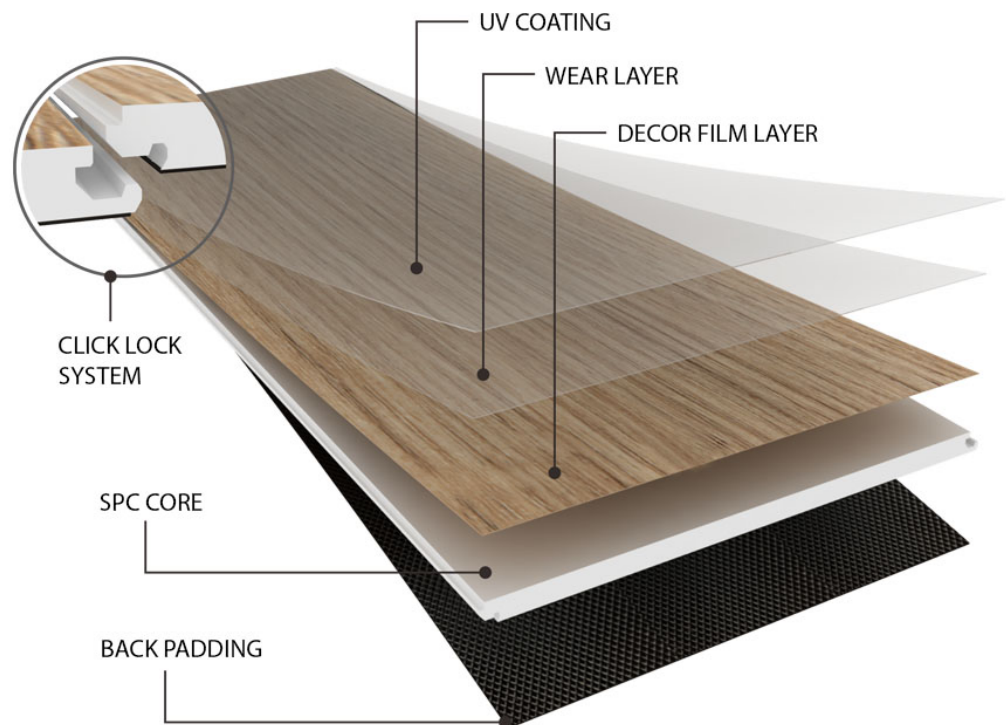

Luxury Vinyl Plank

Bordado Collection

PRODUCT SPECIFICATIONS

PLANK SIZE: 7" x 48" Inches

CORE: SPC

TOTAL THICKNESS: 5.5mm w/1.5mm IXPE high density pad

WEAR LAYER: 12mil

PACKAGING: 10 PCS/BOX, 23.68 SQFT/BOX, 65 BOXES/PALLET, 1539.2 SQFT/PALLET
16 PALLETS/ TRUCKLOAD 24,627.2 SQFT

WEIGHTS: 40 Lbs Per Carton / 2675 Lbs Per Pallet

INSTALLATION: Click System

WARRANTY: RESIDENTIAL: 25 Year Limited

LIGHT COMMERCIAL: 10 Year Limited

8 Colors / Pg3

Structure

Color Line

Arlington