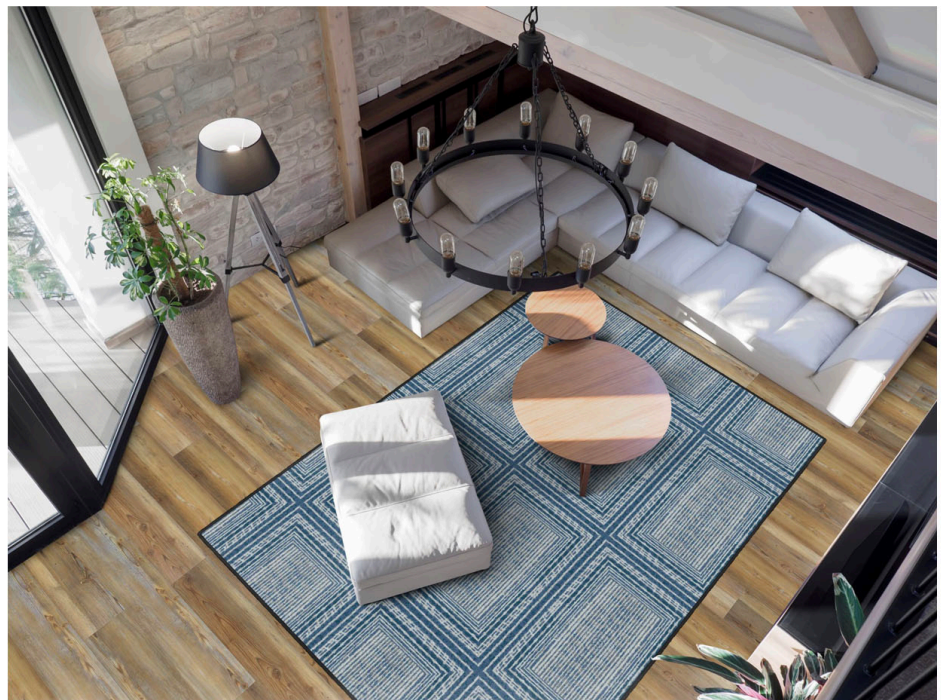

Hand Tufted

HT19004

16 Colorway

Style: HT19004

Standard Sizes: 3' x 5' | 4' x 6' | 6' x 9' | 12' x 10'

Custom sizes available