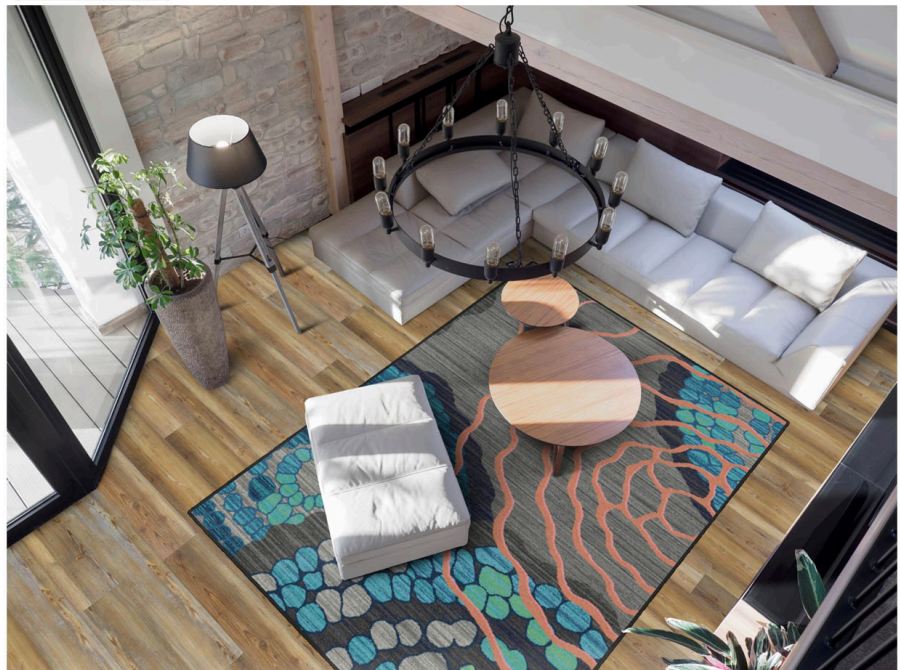

HT19002

Hand Tufted

16 Colorway

H12	J1	J2	H12	K44
E42	F41	C45	C41	K34
H33	L54	I54	I51	L57
J50				

Style: HT19002

Standard Sizes: 3' x 5' | 4' x 6' | 6' x 9' | 12' x 10'

Custom sizes available