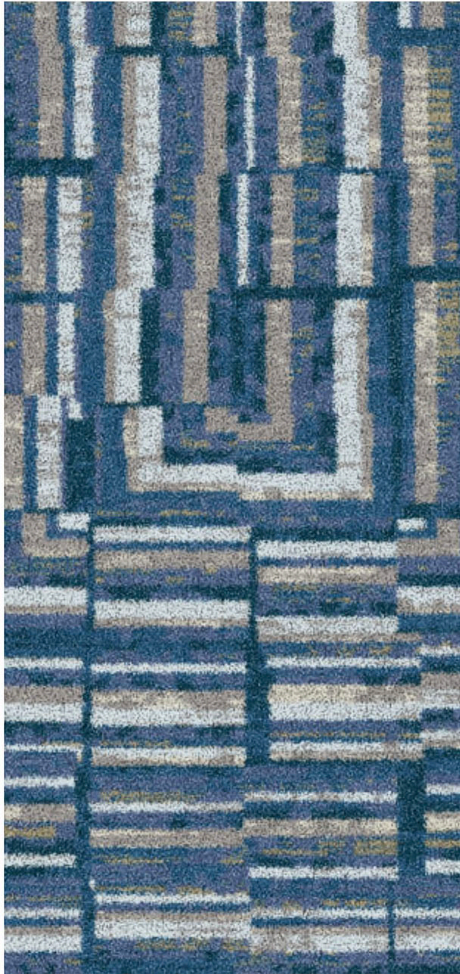

*Hand Tufted*

HT19001

7 Colorway

Style: HT19001

Standard Sizes: 3' x 5' | 4' x 6' | 6' x 9' | 12' x 10'

Custom sizes available