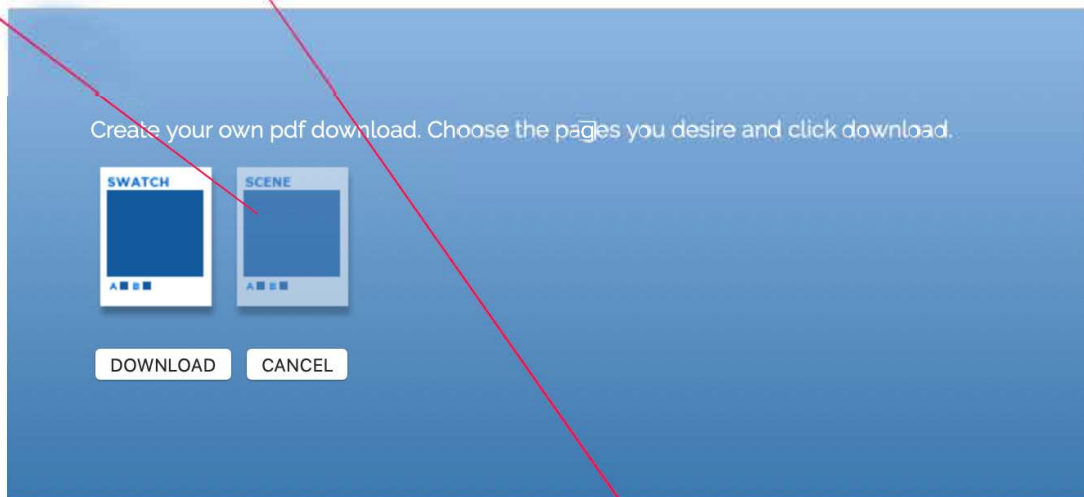

ABSTRACT PLAID P19158 36x36 Repeat | 4 Colors

select a color to edit

Step 7

Once you selected the View PDF option a popup will appear with 2 boxes, SWATCH & SCENE. The swatch box will automatically be active (no need to do anything here) Click the SCENE box one time and CHOOSE A SCENE option for your PDF.